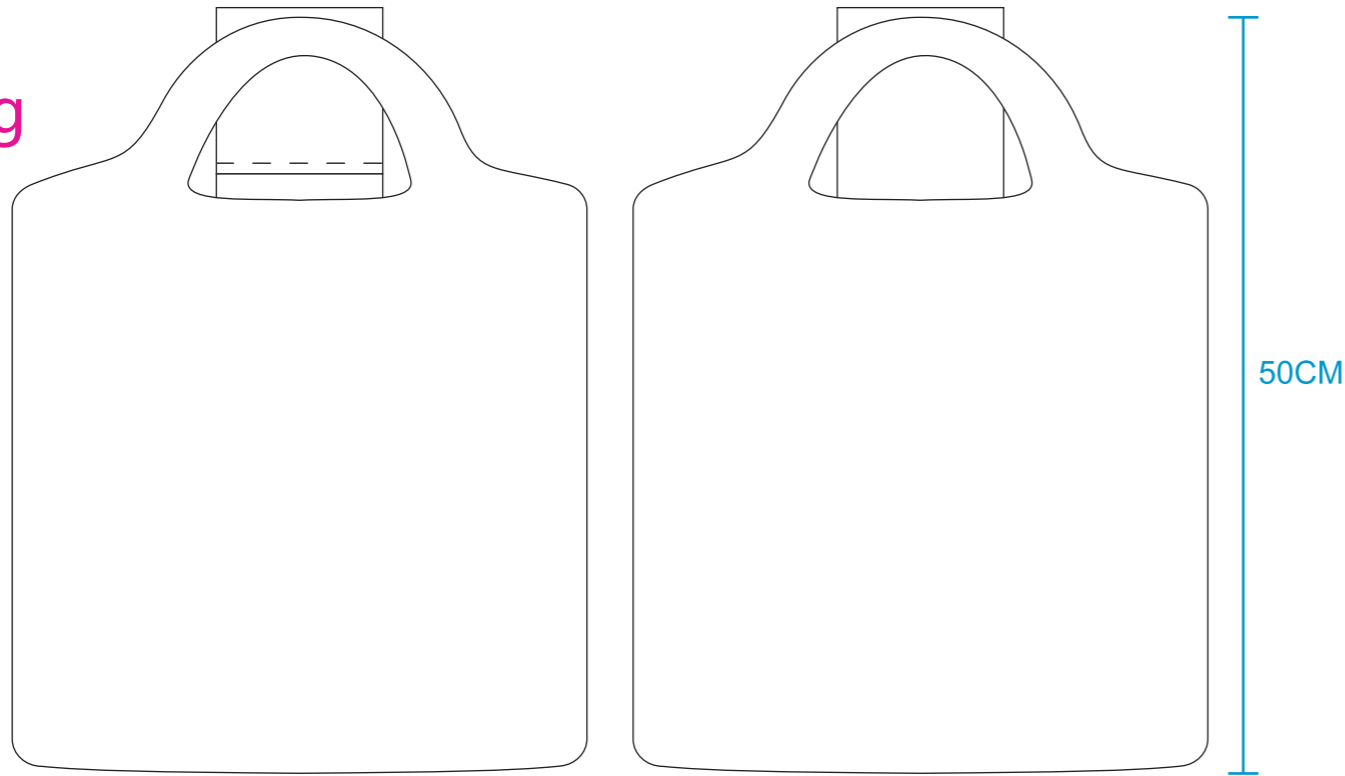

Product Size: 380x500mm, Pouch:110X110mm
Decoration Options: Sublimation

side 1

side 2

Bag

Shown at 20% actual size
Product size: 380mm(w) x 500mm(h)

Print size: 400mm(w) x 610mm(h)

Storage pouch

Shown at 35% actual size

Print size:110mm(w) x 250mm(h)

- Knife line
- Safe print area
- Bleed line