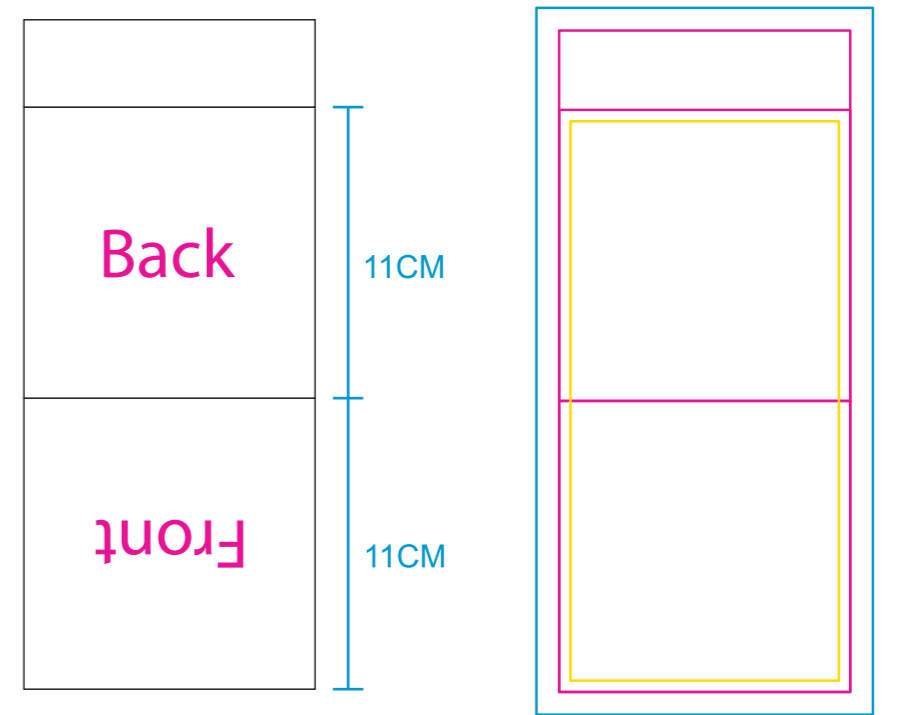

Product Size: 380x500mm, Pouch:110X110mm
Decoration Options: Sublimation

side 1

side 2

Bag

Shown at 20% actual size
Product size: 380mm(w) x 500mm(h)

Print size: 400mm(w) x 610mm(h)

Storage pouch

Shown at 35% actual size

Print size:110mm(w) x 250mm(h)

- Knife line
- Safe print area
- Bleed line